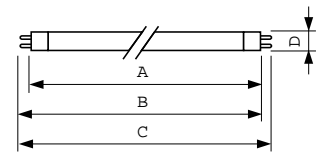

MASTER TL Mini Super 80

	423503
Product data	
Full product code	871150071685927
Order product name	MASTER TL Mini Super 80 13W/840 FAM/ 10X25BOX
EAN/UPC – product	8711500716859
Order code	71685927
Local order code	1384

SAP numerator – quantity per pack	1
Local code description	4922384
Numerator – packs per outer box	250
SAP material	928001508450
Net Weight (Piece)	40.200 g
ILCOS code	FD-13/40/1B-E-G5

Dimensional drawing