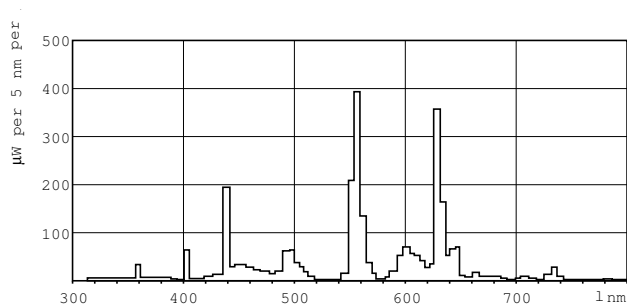

MASTER TL Mini Super 80

	423503
Product data	
Full product code	871150071685927
Order product name	MASTER TL Mini Super 80 13W/840 FAM/ 10X25BOX
EAN/UPC – product	8711500716859
Order code	71685927
Local order code	1384

SAP numerator – quantity per pack	1
Local code description	4922384
Numerator – packs per outer box	250
SAP material	928001508450
Net Weight (Piece)	40.200 g
ILCOS code	FD-13/40/1B-E-G5

Dimensional drawing

Product	D (max)	A (max)	B (max)	B (min)	C (max)
MASTER TL Mini Super 80 13W/840 FAM/10X25BOX	16 mm	516.9 mm	524.0 mm	521.6 mm	531.1 mm

MASTER TL Mini Super 80 13W/840 FAM/10X25BOX

Photometric data

Lightcolour /840

Lightcolour /840