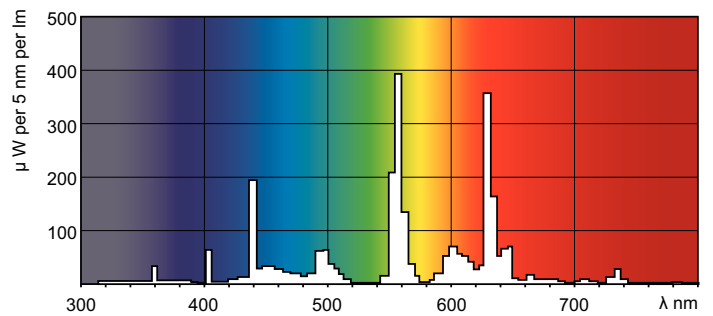

### Product data

General information		Colour rendering index (nom.)	
Cap base	G5 [ G5]		82
Life to 10% failures (nom.)	4000 h	Operating and electrical	
Life to 50% failures (nom.)	8000 h	Power (Rated) (Nom)	13.1 W
Life to 50% failures preheat (nom.)	8000 h	Lamp current (nom.)	0.170 A
	Sphere	Voltage (Nom)	90 V
Light technical		Controls and dimming	
Colour Code	840 [ CCT of 4,000 K]	Dimmable	Yes
Luminous flux (nom.)	1000 lm	Mechanical and housing	
Colour designation	Cool White (CW)	Bulb shape	T5 [ 16 mm (T5)]
Lumen maintenance 10,000 hours (nom.)	71 %	Approval and application	
Lumen maintenance 2,000 hours (nom.)	90 %	Energy Efficiency Class	G
Lumen maintenance 5,000 hours (nom.)	77 %	Mercury (Hg) content (max.)	2.5 mg
Chromaticity coordinate X (nom.)	0.38	Mercury (Hg) content (nom.)	3.0 mg
Chromaticity coordinate Y (nom.)	0.38	Energy consumption kWh/1,000 hours	14 kWh
Correlated Colour Temperature (Nom)	4000 K		
Luminous efficacy (rated) (nom.)	77 lm/W		

## Photometric data