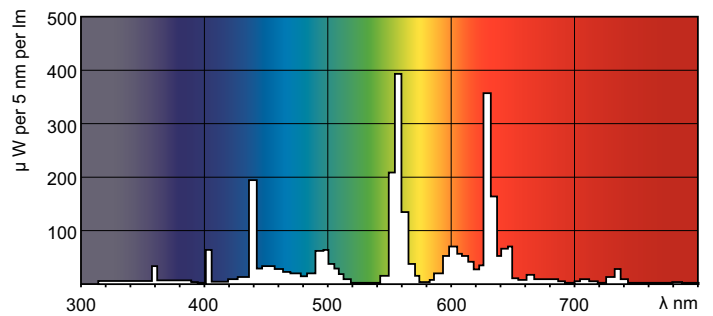

### Product data

General information		Colour rendering index (nom.)	
Cap base	G5 [ G5]		82
Life to 10% failures (nom.)	5000 h	Operating and electrical	
Life to 50% failures (nom.)	10000 h	Power (Rated) (Nom)	7.1 W
Life to 50% failures preheat (nom.)	10000 h	Lamp current (nom.)	0.145 A
	Sphere	Voltage (Nom)	56 V
Light technical		Controls and dimming	
Colour Code	840 [ CCT of 4,000 K]	Dimmable	Yes
Luminous flux (nom.)	450 lm	Mechanical and housing	
Colour designation	Cool White (CW)	Bulb shape	T5 [ 16 mm (T5)]
Lumen maintenance 10,000 hours (nom.)	71 %	Approval and application	
Lumen maintenance 2,000 hours (nom.)	85 %	Energy Efficiency Class	G
Lumen maintenance 5,000 hours (nom.)	77 %	Mercury (Hg) content (max.)	2.5 mg
Chromaticity coordinate X (nom.)	0.38	Mercury (Hg) content (nom.)	3.0 mg
Chromaticity coordinate Y (nom.)	0.38	Energy consumption kWh/1,000 hours	8 kWh
Correlated Colour Temperature (Nom)	4000 K		
Luminous efficacy (rated) (nom.)	59 lm/W		

## Dimensional drawing

Product	D (max)	A (max)	B (max)	B (min)	C (max)
MASTER TL Mini Super 80 8W/840 FAM/ 10X25BOX	16 mm	288.3 mm	295.4 mm	293.0 mm	302.5 mm

MASTER TL Mini Super 80 8W/840 FAM/10X25BOX

## Photometric data

Lightcolour /840

Lightcolour /840