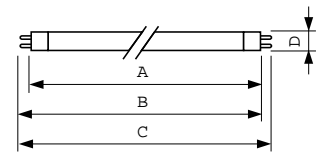

MASTER TL Mini Super 80

	423496
Product data	
Full product code	871150071642227
Order product name	MASTER TL Mini Super 80 8W/840 FAM/ 10X25BOX
EAN/UPC – product	8711500716422
Order code	71642227
Local order code	884

SAP numerator – quantity per pack	1
Local code description	4922365
Numerator – packs per outer box	250
SAP material	928001008450
Net Weight (Piece)	22.210 g
ILCOS code	FD-8/40/1B-E-G5

Dimensional drawing