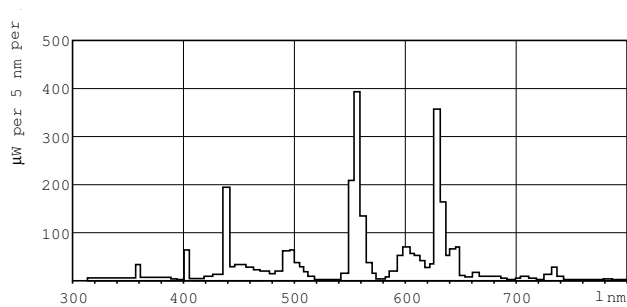

### Product data

General information		Colour rendering index (nom.)	
Cap base	G5 [ G5]		82
Life to 10% failures (nom.)	5000 h	Operating and electrical	
Life to 50% failures (nom.)	10000 h	Power (Rated) (Nom)	7.1 W
Life to 50% failures preheat (nom.)	10000 h	Lamp current (nom.)	0.145 A
	Sphere	Voltage (Nom)	56 V
Light technical		Controls and dimming	
Colour Code	840 [ CCT of 4,000 K]	Dimmable	Yes
Luminous flux (nom.)	450 lm	Mechanical and housing	
Colour designation	Cool White (CW)	Bulb shape	T5 [ 16 mm (T5)]
Lumen maintenance 10,000 hours (nom.)	71 %	Approval and application	
Lumen maintenance 2,000 hours (nom.)	85 %	Energy Efficiency Class	G
Lumen maintenance 5,000 hours (nom.)	77 %	Mercury (Hg) content (max.)	2.5 mg
Chromaticity coordinate X (nom.)	0.38	Mercury (Hg) content (nom.)	3.0 mg
Chromaticity coordinate Y (nom.)	0.38	Energy consumption kWh/1,000 hours	8 kWh
Correlated Colour Temperature (Nom)	4000 K		
Luminous efficacy (rated) (nom.)	59 lm/W		

## Dimensional drawing

Product	D (max)	A (max)	B (max)	B (min)	C (max)
MASTER TL Mini Super 80 8W/840 FAM/ 10X25BOX	16 mm	288.3 mm	295.4 mm	293.0 mm	302.5 mm

MASTER TL Mini Super 80 8W/840 FAM/10X25BOX

## Photometric data

Lightcolour /840

Lightcolour /840