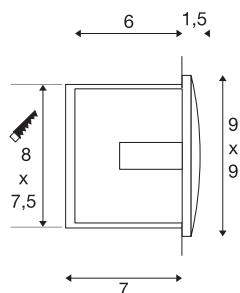

DOWNUNDER OUT LED S

outdoor recessed wall light, LED, 3000K, white

The DOWNUNDER OUT LED S recessed wall light is made of aluminium, and outfitted with high output SMD LEDs that produce downward directed, glare-free light emission. Thanks to its IP55 protection class, the luminaire is suitable for outdoor use. The luminaire is connected directly to the 230V mains supply. A mounting pot is included in the delivery for simple assembly.

TECHNICAL DATA

Item no.	233601
IP Code	IP 55
Assembly	Recessed
Assembly details	Wall
Primary nominal voltage	220-240V ~50/60Hz
Secondary power / voltage	300 mA
Safety class	I
Wattage	1.7 W
Minimum ambient temperature	-25 °C
Maximum ambient temperature	50 °C
Stroboscopic effect (SVM)	0.01
Lumen	65 lm
Colour temperature	3000 Kelvin
Color	white
CRI	80
LXXBXX data	L70B50
Service life	25000 h
Width	9 cm
Height	9 cm
Depth	5 cm
Net weight	0.257 kg
Gross weight	0.298 kg

Light Source

916595		Shape of cut-out	square
		Installation length	8 cm
		Installation width	7.5 cm
		Installation depth	7 cm
		BIG WHITE Page	701