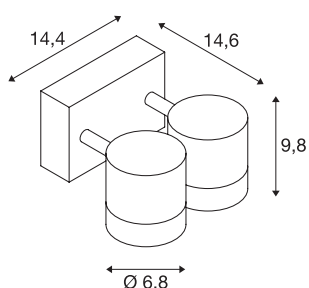

MYRA WALL

outdoor wall and ceiling light, double-headed, QPAR-51, IP55, anthracite, max.100W

The wall and ceiling light of the MYRA series is made from painted aluminium and glass, which covers the lamp(s). The lamp heads can be rotated and swivelled. With protection class IP55, it is suitable for outdoor use. The electrical connection of the luminaire, which comes in various colours, is directly to the 230V mains supply. The MYRA series includes other floor stands, display fittings and can therefore be used universally.

TECHNICAL DATA

Item no.	233095
Number of sockets	2
Tilt range	45 °
Horizontal rotation range	340 °
Rotating or tilting	rotary Bar and tiltable
IP Code	IP 55
Assembly	Surface
Assembly details	Ceiling,Wall
Primary nominal voltage	220-240V ~50/60Hz
Safety class	I
Wattage	50 W
Color	anthracite
Light outlet	direct
Width	14.6 cm
Height	9.8 cm
Depth	14.4 cm
Net weight	0.99 kg
Gross weight	1.226 kg
BIG WHITE Page	686