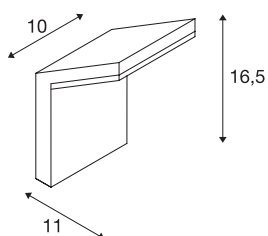

TECHNICAL DATA

Item no.	232905
IP Code	IP 44
Impact resistance class	IK 02
Assembly	Surface
Assembly details	Wall
Primary nominal voltage	220-240V ~50/60Hz
Secondary power / voltage	110 mA
Safety class	I
Wattage	9 W
Minimum ambient temperature	-20 °C
Maximum ambient temperature	40 °C
Stroboscopic effect (SVM)	0.02
Lumen	740 lm
Colour temperature	3000 Kelvin
Beam angle	120 °
Color	anthracite
CRI	80
LXXBXX data	L70B50
Service life	25000 h
Width	10 cm
Height	16.5 cm
Depth	11 cm

Light Source

916446		Net weight	0.391 kg
		Gross weight	0.478 kg
		BIG WHITE Page	651