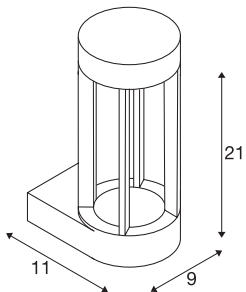

## SLOTS WALL

outdoor wall light, LED, 3000K, anthracite, 6.3 W

In the SLOTS WALL wall light made from aluminium, the incorporated COB LED module generates an indirectly radiating, warm white light. With protection class IP44, it is suitable for outdoor use. The luminaire is ready to be connected directly to the 230V mains supply.

## TECHNICAL DATA

Item no.	231805
IP Code	IP 44
Assembly	Surface
Assembly details	Wall
Primary nominal voltage	220-240V ~50/60Hz
Safety class	I
Wattage	4.5 W
Minimum ambient temperature	-20 °C
Maximum ambient temperature	50 °C
Level of inrush current	3 A
Duration of inrush current	400 µs
Stroboscopic effect (SVM)	0.01
Lumen	140 lm
Colour temperature	3000 Kelvin
Color	anthracite
CRI	80
LXXBXX data	L70B50
Service life	25000 h
Height	21 cm
Depth	11 cm
Diameter	9 cm
Net weight	0.886 kg

## Light Source

1100376		<b>Gross weight</b>	1.068 kg
		<b>BIG WHITE Page</b>	647