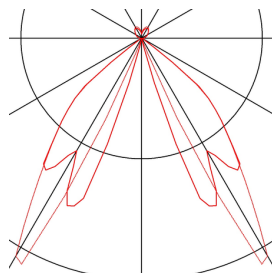

## SLOTS WALL

outdoor wall light, LED, 3000K, anthracite, 6.3 W

In the SLOTS WALL wall light made from aluminium, the incorporated COB LED module generates an indirectly radiating, warm white light. With protection class IP44, it is suitable for outdoor use. The luminaire is ready to be connected directly to the 230V mains supply.

## TECHNICAL DATA

Item no.	231805
IP Code	IP 44
Assembly	Surface
Assembly details	Wall
Primary nominal voltage	220-240V ~50/60Hz
Safety class	I
Wattage	4.5 W
Minimum ambient temperature	-20 °C
Maximum ambient temperature	50 °C
Level of inrush current	3 A
Duration of inrush current	400 µs
Stroboscopic effect (SVM)	0.01
Lumen	140 lm
Colour temperature	3000 Kelvin
Color	anthracite
CRI	80
LXXBXX data	L70B50
Service life	25000 h
Height	21 cm
Depth	11 cm
Diameter	9 cm
Net weight	0.886 kg