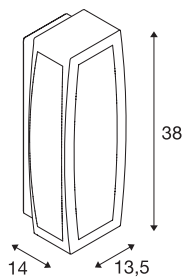

MERIDIAN BOX 2

outdoor wall light, TC-(D,H,T,Q)SE, anthracite, max. 25W, clear plastic

Aluminium-made wall and ceiling light of the MERIDIAN series with opalescent polycarbonate illumination surface. With protection class IP54, the luminaire is available in several colour versions and is suitable for outdoor use. The electrical connection is made directly to the 230V mains supply. The MERIDIAN series also includes alternative wall lights of different designs.

TECHNICAL DATA

Item no.	230655
Number of sockets	1
IP Code	IP 54
Assembly	Surface
Assembly details	Wall
Primary nominal voltage	220-240V ~50/60Hz
Safety class	I
Wattage	25 W
Color	anthracite
Light distribution	symmetric
Light outlet	direct - indirect
Width	13.5 cm
Height	38 cm
Depth	14 cm
Net weight	1.743 kg
Gross weight	1.95 kg
BIG WHITE Page	630