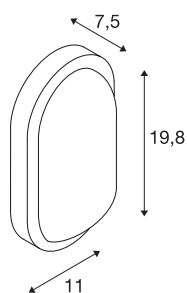

TERANG 2

outdoor wall and ceiling light, LED, 3000K, IP44, oval, anthracite, 11W

A new interpretation of the classical construction luminaires for wall and ceiling mounting with a pre-installed powerful LED module. Available with housing colours of white, silver-grey, anthracite and rust, the TERANG 2 XL has frosted round glass, which guarantees homogeneous distribution of its light. With protection class IP44, this luminaire is also designed for use outdoors. Thanks to its pre-installed LED driver, the TERANG 2 is ready for direct connection to a 230V mains supply.

TECHNICAL DATA

| | |
|-----------------------------|-------------------|
| Item no. | 229935 |
| IP Code | IP 44 |
| Impact resistance class | IK 03 |
| Impact resistance | 0.2 Joule |
| Assembly | Surface |
| Assembly details | Ceiling,Wall |
| Primary nominal voltage | 220-240V ~50/60Hz |
| Safety class | I |
| Wattage | 11 W |
| Minimum ambient temperature | -20 °C |
| Maximum ambient temperature | 45 °C |
| Stroboscopic effect (SVM) | 3.6 |
| Lumen | 830 lm |
| Colour temperature | 3000 Kelvin |
| Beam angle | 120 ° |
| Color | anthracite |
| CRI | 80 |
| LXXBXX data | L70B50 |
| Service life | 20000 h |
| Width | 19.8 cm |
| Height | 11 cm |
| Depth | 7.5 cm |

Light Source

| | |
|--------|---|
| 954795 |  |
|--------|---|

| | |
|-----------------------|----------|
| Net weight | 0.446 kg |
| Gross weight | 0.55 kg |
| BIG WHITE Page | 692 |