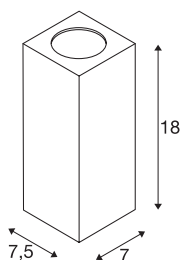

THEO WALL

outdoor wall light, QPAR51, square, anthracite, max. 35W

Wall light of the THEO series, made from aluminium and glass, with one light outlet. It is suitable for use outdoors thanks to its IP44 protection class. The electrical connection of the luminaire, which comes in three colours, is directly to the 230V mains supply. The THEO series contains other ceiling lights can therefore be used universally.

TECHNICAL DATA

Item no.	229525
Number of sockets	1
Number of different light outlets	1
IP Code	IP 44
Assembly	Surface
Assembly details	Wall
Primary nominal voltage	220-240V ~50/60Hz
Safety class	I
Wattage	35 W
Color	anthracite
Light outlet	direct
Width	7 cm
Height	18 cm
Depth	7.5 cm
Net weight	0.692 kg
Gross weight	0.779 kg
BIG WHITE Page	620