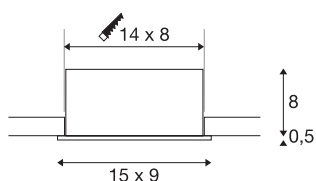

KADUX 2 SET

recessed fitting, double-headed LED, 3000K, rectangular, matt white, 38°, 15W, incl. driver

The KADUX recessed fitting series has a robust housing with appealing, high-quality looks. This LED set is multi-directional, allowing individual focus of the light beam. The KADUX 2 SET comes ready for direct connection to 230V mains and is available in matt black, matt white or brushed aluminium, as well as in single, double, or triple-headed variations.

TECHNICAL DATA

Item no.	115711
Rotating or tilting	cardanic
IP Code	IP 20
Assembly	Recessed
Assembly details	Ceiling
Dimmable	Yes
Dimming technology	Leading edge, trailing edge
Primary nominal voltage	220-240V ~50/60Hz
Secondary power / voltage	350 mA
Safety class	II
Wattage	14 W
Minimum ambient temperature	-20 °C
Maximum ambient temperature	35 °C
Level of inrush current	2 A
Duration of inrush current	80 µs
Stroboscopic effect (SVM)	0.01
Lumen	1290 lm
Colour temperature	3000 Kelvin
Beam angle	38 °
Color	white
CRI	80
LXXBXX data	L70B50

Light Source

916451	
--------	---

Service life	40000 h
Length	15 cm
Width	9 cm
Height	8.5 cm
Net weight	0.55 kg
Gross weight	0.618 kg
Shape of cut-out	square
Installation length	14 cm
Installation width	8 cm
Installation depth	8 cm
BIG WHITE Page	379