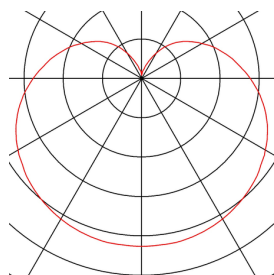

ROTOBALL 25

pendant, TC-(D,H,T,Q)SE, silver-grey/white, Ø 25 cm, max. 24W

The spherical ROTOBALL 240V pendant features a lamp shade made of temperature resistant plastic, optically complimented by a silver grey, steel mounting bracket. The voluminous lamp shade, coupled with a standard E27 holder for energy-saving lamps or LEDs, provides even illumination characteristics. The package includes an appropriate ceiling plate. The ROTOBALL 25 pendant is thus ready for direct connection to the 230V mains supply.

TECHNICAL DATA

Item no.	165390
Number of sockets	1
IP Code	IP 20
Assembly	Surface
Assembly details	Ceiling
Primary nominal voltage	220-240V ~50/60Hz
Safety class	I
Wattage	24 W
Color	white
Light distribution	rotational symmetric
Light outlet	direct - indirect
Diameter	25 cm
Pendant length	200 cm
Net weight	1.192 kg
Gross weight	1.728 kg
BIG WHITE Page	174