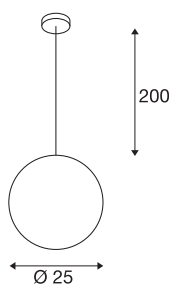

ROTOBALL 25

pendant, TC-(D,H,T,Q)SE, silver-grey/white, Ø 25 cm, max. 24W

The spherical ROTOBALL 240V pendant features a lamp shade made of temperature resistant plastic, optically complimented by a silver grey, steel mounting bracket. The voluminous lamp shade, coupled with a standard E27 holder for energy-saving lamps or LEDs, provides even illumination characteristics. The package includes an appropriate ceiling plate. The ROTOBALL 25 pendant is thus ready for direct connection to the 230V mains supply.

TECHNICAL DATA

Item no.	165390
Number of sockets	1
IP Code	IP 20
Assembly	Surface
Assembly details	Ceiling
Primary nominal voltage	220-240V ~50/60Hz
Safety class	I
Wattage	24 W
Color	white
Light distribution	rotational symmetric
Light outlet	direct - indirect
Diameter	25 cm
Pendant length	200 cm
Net weight	1.192 kg
Gross weight	1.728 kg
BIG WHITE Page	174