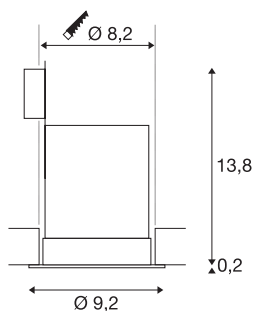

CONTONE

recessed fitting, LED, 2000-3000K, round, white, rigid, 13W, including leaf springs

With the CONTONE recessed ceiling light you can set the lighting mood however you desire. When dimming the built-in premium COB LED module, the colour of light changes from 3000K to 2000K, which is the same effect as when dimming a filament lamp. The electrical connection is made directly to the 230V mains supply thanks to the built-in LED driver.

TECHNICAL DATA

Item no.	161291
IP Code	IP 44
Assembly	Recessed
Assembly details	Ceiling
Dimmable	Yes
Dimming technology	trailing edge
Primary nominal voltage	220-240V ~50/60Hz
Secondary power / voltage	350 mA
Safety class	II
Wattage	15 W
Level of inrush current	10 A
Duration of inrush current	40 μ s
Lumen	1000 lm
Colour temperature	2000-3000 Kelvin
Beam angle	30 °
Color	white
CRI	90
LXXBXX data	L70B50
Service life	40000 h
Light distribution	rotational symmetric
Light outlet	direct
Height	14 cm

Light Source

916619		Diameter	9.2 cm
		Net weight	0.324 kg
		Gross weight	0.402 kg
		Shape of cut-out	round
		Installation depth	13.5 cm
		Installation diameter	8.2 cm
		BIG WHITE Page	398