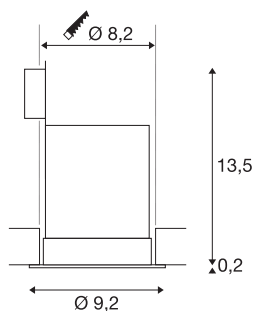

CONTONE

recessed fitting, LED, 2000-3000K, round, white, tiltable, 13W, including leaf springs

With the CONTONE recessed ceiling light you can set the lighting mood however you desire. When dimming the built-in premium COB LED module, the colour of light changes from 3000K to 2000K, which is the same effect as when dimming a filament lamp. The electrical connection is made directly to the 230V mains supply thanks to the built-in LED driver.

TECHNICAL DATA

Item no.	161271
IP Code	IP 20
Assembly	Recessed
Assembly details	Ceiling
Dimmable	Yes
Dimming technology	trailing edge
Primary nominal voltage	220-240V ~50/60Hz
Secondary power / voltage	350 mA
Safety class	II
Wattage	15 W
Level of inrush current	10 A
Duration of inrush current	40 µs
Lumen	1000 lm
Colour temperature	2000-3000 Kelvin
Beam angle	30 °
Color	white
CRI	90
LXXBXX data	L70B50
Service life	40000 h
Light distribution	rotational symmetric
Light outlet	direct
Height	13.7 cm

Light Source

916619	
--------	---

Diameter	9.2 cm
Net weight	0.334 kg
Gross weight	0.414 kg
Shape of cut-out	round
Installation depth	13.5 cm
Installation diameter	8.2 cm
BIG WHITE Page	398