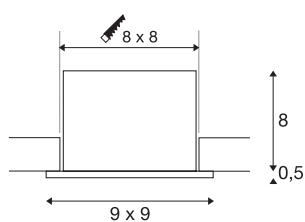

KADUX 1 SET

recessed fitting, single-headed LED, 3000K, square, matt white, 38°, 9W, incl. driver

The KADUX recessed fitting series has a robust housing with appealing, high-quality looks. This LED set is multi-directional, allowing individual focus of the light beam. The KADUX 1 SET comes ready for direct connection to 230V mains and is available in matt black, matt white or brushed aluminium, as well as in single, double, or triple-headed variations.

TECHNICAL DATA

Item no.	115701
Rotating or tilting	cardanic
IP Code	IP 20
Assembly	Recessed
Assembly details	Ceiling
Dimmable	Yes
Dimming technology	Leading edge, trailing edge
Primary nominal voltage	220-240V ~50/60Hz
Secondary power / voltage	350 mA
Safety class	II
Wattage	7.5 W
Minimum ambient temperature	-20 °C
Maximum ambient temperature	35 °C
Level of inrush current	2 A
Duration of inrush current	40 µs
Stroboscopic effect (SVM)	0.02
Lumen	650 lm
Colour temperature	3000 Kelvin
Beam angle	38 °
Color	white
CRI	80
LXXBXX data	L70B50

Light Source

916451	
Service life	40000 h
Length	9 cm
Width	9 cm
Height	8.5 cm
Net weight	0.378 kg
Gross weight	0.431 kg
Shape of cut-out	square
Installation length	8 cm
Installation width	8 cm
Installation depth	8 cm
BIG WHITE Page	379