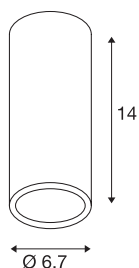

ENOLA_B CL-1

ceiling light, QPAR51, round, brass, max. 35 W

The puristic ENOLA_B CL-1 surface mounted light features an aluminium and steel construction that is available with a black, white, brass or silver grey housing. With its built-in GU10 high volt holder, the ENOLA_B CL-1 is ready for direct connection to 230V mains supply.

TECHNICAL DATA

Item no.	151813
Number of sockets	1
IP Code	IP 20
Assembly	Surface
Assembly details	Ceiling
Primary nominal voltage	220-240V ~50/60Hz
Safety class	I
Wattage	35 W
Color	gold
Light outlet	direct
Height	14 cm
Diameter	6.7 cm
Net weight	0.309 kg
Gross weight	0.409 kg
BIG WHITE Page	281