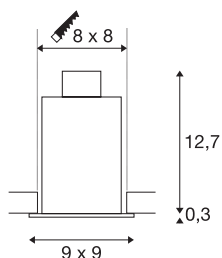

KADUX 1

recessed fitting, single-headed, QPAR51, square, matt black, max. 50W, incl. clip springs

The KADUX recessed fitting series has a robust housing with appealing, high-quality looks. The lamp holders of this GU10 high-voltage version are multi-directional, allowing individual focus of the light beam. The KADUX 1 recessed fitting comes ready for direct connection to 230V mains.

TECHNICAL DATA

Item no.	115510
Number of sockets	1
Rotating or tilting	rotary Bar and tiltable
IP Code	IP 20
Assembly	Recessed
Assembly details	Ceiling
Primary nominal voltage	220-240V ~50/60Hz
Safety class	I
Wattage	50 W
Color	black
Length	9 cm
Width	9 cm
Height	13 cm
Net weight	0.381 kg
Gross weight	0.433 kg
Shape of cut-out	square
Installation length	8 cm
Installation width	8 cm
Installation depth	13 cm
BIG WHITE Page	376