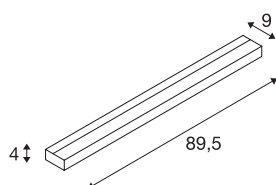

SEDO 21

wall light, LED, 3000K, square, brushed aluminium, frosted glass, L/W/H 89.5/8.5/4 cm, energy saving lamp, 33 W

The SEDO 21 wall light is made of brushed aluminium and fitted with a frosted glass cover. The integrated 22 Watt SMD LED produces a powerful lighting effect which is comparable with fluorescent tubes. The in-built LED driver allows it to be directly connected to the 230V mains supply.

TECHNICAL DATA

Item no.	151796
IP Code	IP 20
Assembly	Surface
Assembly details	Wall
Primary nominal voltage	220-240V ~50/60Hz
Secondary power / voltage	700 mA
Safety class	I
Wattage	30 W
Minimum ambient temperature	-25 °C
Maximum ambient temperature	45 °C
Level of inrush current	50 A
Duration of inrush current	500 µs
Stroboscopic effect (SVM)	0.04
Lumen	2500 lm
Colour temperature	3000 Kelvin
Color	aluminium
CRI	80
LXXBXX data	L70B50
Service life	30000 h
Width	89.5 cm
Height	4 cm
Depth	9 cm

Light Source

916540		Net weight	2.159 kg
		Gross weight	2.526 kg
		BIG WHITE Page	207