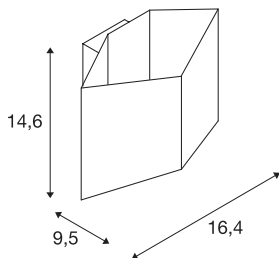

CARISO WL-2

wall light, LED, 3000K, white, 11 W

The CARISO WL-2 wall light impresses with its unusual form and its high recognition value. The housing's white interior, combined with the luminaire's integrated Premium LED, serve to produce an especially warm lighting effect. The in-built LED driver allows it to be directly connected to the 230V mains supply.

TECHNICAL DATA

| | |
|-----------------------------|-------------------|
| Item no. | 151711 |
| IP Code | IP 20 |
| Assembly | Surface |
| Assembly details | Wall |
| Dimmable | Yes |
| Dimming technology | trailing edge |
| Primary nominal voltage | 220-240V ~50/60Hz |
| Secondary power / voltage | 500 mA |
| Safety class | I |
| Wattage | 9.2 W |
| Minimum ambient temperature | -20 °C |
| Maximum ambient temperature | 40 °C |
| Level of inrush current | 2 A |
| Duration of inrush current | 50 µs |
| Stroboscopic effect (SVM) | 0.05 |
| Lumen | 560 lm |
| Colour temperature | 3000 Kelvin |
| Color | white |
| CRI | 80 |
| LXXBXX data | L70B50 |
| Service life | 30000 h |
| Width | 16.4 cm |

Light Source

| | |
|--------|---|
| 916376 |  |
|--------|---|

| | |
|----------------|----------|
| Height | 14.6 cm |
| Depth | 9.5 cm |
| Net weight | 0.725 kg |
| Gross weight | 0.914 kg |
| BIG WHITE Page | 203 |