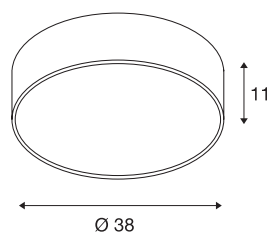

MEDO 40

ceiling light, LED, 3000K, round, white, Ø 38 cm, can be converted to a pendant, 31 W

The high-quality MEDO 40 ceiling light convinces with its clear form and the elegant material contrast of its aluminium and glass construction. The luminaire is available in black, white, silver grey, and wine red. Its integrated Premium LED gives pleasant lighting effects, and its built-in LED driver allows direct connection to 230V mains supply. Using the appropriate accessories, this ceiling light can be converted into a pendant luminaire.

TECHNICAL DATA

Item no.	135071
IP Code	IP 20
Assembly	Surface
Assembly details	Ceiling
Dimmable	Yes
Dimming technology	trailing edge
Primary nominal voltage	220-240V ~50/60Hz
Secondary power / voltage	700 mA
Safety class	I
Wattage	28 W
Minimum ambient temperature	-20 °C
Maximum ambient temperature	40 °C
Rated standby power	0.5 W
Level of inrush current	30 A
Duration of inrush current	40 µs
Stroboscopic effect (SVM)	0.04
Lumen	2450 lm
Colour temperature	3000 Kelvin
Beam angle	105 °
Color	white
CRI	80
UGR ≤	25

LXXBXX data	L70B50
Service life	20000 h
Risk Group	1
Height	11 cm
Diameter	38 cm
Net weight	1.518 kg
Gross weight	2.278 kg
BIG WHITE Page	257