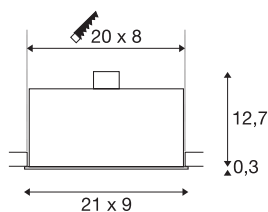

KADUX 3

recessed fitting, triple-headed, QPAR51, rectangular, matt white, max. 150W, incl. clip springs

The KADUX recessed fitting series has a robust housing with appealing, high-quality looks. The lamp holders of this GU10 high-voltage version are multi-directional, allowing individual focus of the light beam. The KADUX 3 recessed fitting comes ready for direct connection to 230V mains.

TECHNICAL DATA

Item no.	115531
Number of sockets	3
Rotating or tilting	rotary Bar and tiltable
IP Code	IP 20
Assembly	Recessed
Assembly details	Ceiling
Primary nominal voltage	220-240V ~50/60Hz
Safety class	I
Wattage	50 W
Color	white
Length	21 cm
Width	9 cm
Height	13 cm
Net weight	0.765 kg
Gross weight	0.852 kg
Shape of cut-out	square
Installation length	20 cm
Installation width	8 cm
Installation depth	13 cm
BIG WHITE Page	376