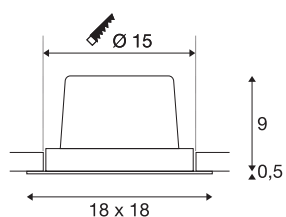

NEW TRIA 1 SET

recessed fitting, single-headed LED, 3000K, square, white, 30°, 29W, incl. driver, clip springs

The simplicity and effectiveness of the NEW TRIA 1 SET is captivating. It is available in black, white, or brushed aluminium, in round or square form as well as single-headed or as multi-lamp. Equipped with a powerful, warm white premium COB LED in a tiltable mount, as well as LED driver included in the scope of supply, the set can be used in any lighting situation. The electrical connection is made directly to the 230V mains supply.

TECHNICAL DATA

Item no.	114291
Rotating or tilting	tiltable
IP Code	IP 20
Assembly	Recessed
Assembly details	Ceiling
Dimmable	Yes
Dimming technology	1-10V
Primary nominal voltage	220-240V ~50/60Hz
Secondary power / voltage	700 mA
Safety class	II
Wattage	29 W
Minimum ambient temperature	-25 °C
Maximum ambient temperature	35 °C
Network rated standby power	0.33 W
Level of inrush current	15 A
Duration of inrush current	100 µs
Stroboscopic effect (SVM)	0
Lumen	2700 lm
Colour temperature	3000 Kelvin
Beam angle	30 °
Color	white
CRI	80

Light Source

916475	
--------	---

Accessories

470505	EP1 DIMMER , 1-10V, max. 10W
--------	---------------------------------

LXXBXX data	L70B50
Service life	30000 h
Length	18 cm
Width	18 cm
Height	9.5 cm
Net weight	0.915 kg
Gross weight	1.06 kg
Shape of cut-out	round
Installation depth	10 cm
Installation diameter	15 cm
BIG WHITE Page	369