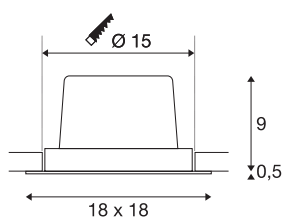

NEW TRIA 1 SET

recessed fitting, single-headed LED, 2700K, square, white, 30°, 29W, incl. driver, clip springs

The simplicity and effectiveness of the NEW TRIA 1 SET is captivating. It is available in black, white, or brushed aluminium, in round or square form as well as single-headed or as multi-lamp. Equipped with a powerful, warm white premium COB LED in a tiltable mount, as well as LED driver included in the scope of supply, the set can be used in any lighting situation. The electrical connection is made directly to the 230V mains supply.

TECHNICAL DATA

Item no.	114281
Rotating or tilting	tiltable
IP Code	IP 20
Assembly	Recessed
Assembly details	Ceiling
Dimmable	Yes
Dimming technology	1-10V
Primary nominal voltage	220-240V ~50/60Hz
Secondary power / voltage	700 mA
Safety class	II
Wattage	29 W
Minimum ambient temperature	-25 °C
Maximum ambient temperature	35 °C
Network rated standby power	0.33 W
Level of inrush current	15 A
Duration of inrush current	100 µs
Stroboscopic effect (SVM)	0
Lumen	2500 lm
Colour temperature	2700 Kelvin
Beam angle	30 °
Color	white
CRI	80

Light Source

916519	
--------	---

Accessories

470505	EP1 DIMMER , 1-10V, max. 10W
--------	---------------------------------

LXXBXX data	L70B50
Service life	30000 h
Length	18 cm
Width	18 cm
Height	9.5 cm
Net weight	1.005 kg
Gross weight	1.164 kg
Shape of cut-out	round
Installation depth	10 cm
Installation diameter	15 cm
BIG WHITE Page	369