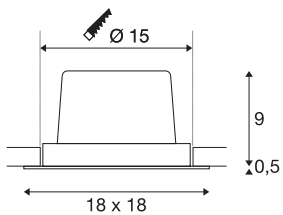

NEW TRIA 1 SET

recessed fitting, LED, 2700K, square, black, 30°, 29W, incl. driver, clip springs

The simplicity and effectiveness of the NEW TRIA 1 SET is captivating. It is available in black, white, or brushed aluminium, in round or square form as well as single-headed or as multi-lamp. Equipped with a powerful, warm white premium COB LED in a tiltable mount, as well as LED driver included in the scope of supply, the set can be used in any lighting situation. The electrical connection is made directly to the 230V mains supply.

TECHNICAL DATA

Item no.	114280
Rotating or tilting	tiltable
IP Code	IP 20
Assembly	Recessed
Assembly details	Ceiling
Dimmable	Yes
Dimming technology	1-10V
Primary nominal voltage	220-240V ~50/60Hz
Secondary power / voltage	700 mA
Safety class	II
Wattage	29 W
Minimum ambient temperature	-25 °C
Maximum ambient temperature	35 °C
Network rated standby power	0.33 W
Level of inrush current	15 A
Duration of inrush current	100 µs
Stroboscopic effect (SVM)	0
Lumen	2500 lm
Colour temperature	2700 Kelvin
Beam angle	30 °
Color	black
CRI	80

Light Source

916519	
--------	---

Accessories

470505	EP1 DIMMER , 1-10V, max. 10W
--------	---------------------------------

LXXBXX data	L70B50
Service life	30000 h
Length	18 cm
Width	18 cm
Height	9.5 cm
Net weight	0.998 kg
Gross weight	1.157 kg
Shape of cut-out	round
Installation depth	10 cm
Installation diameter	15 cm
BIG WHITE Page	369