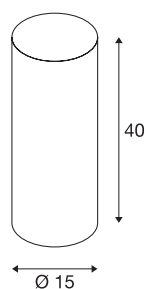

FENDA

lamp shade, round, white, Ø/H 15/40 cm

FENDA lamp shade with 150 mm diameter and 400 mm height in white.

TECHNICAL DATA

Item no.	156141
Color	white
Height	40 cm
Diameter	15 cm
Net weight	0.24 kg
Gross weight	0.516 kg
BIG WHITE Page	155