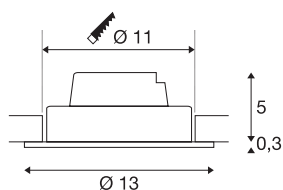

NEW TRIA 1 SET

recessed fitting, LED, 2700K, round, black, 38°, 14W, incl. driver, clip springs

The simplicity and effectiveness of the NEW TRIA 1 SET is captivating. It is available in black, white, or brushed aluminium, in round or square form as well as single-headed or as multi-lamp. Equipped with a powerful, warm white premium COB LED in a tiltable mount, as well as LED driver included in the scope of supply, the set can be used in any lighting situation. The electrical connection is made directly to the 230V mains supply.

TECHNICAL DATA

Item no.	114220
Rotating or tilting	cardanic
IP Code	IP 20
Assembly	Recessed
Assembly details	Ceiling
Dimmable	Yes
Dimming technology	Leading edge, trailing edge
Primary nominal voltage	220-240V ~50/60Hz
Secondary power / voltage	350 mA
Safety class	II
Wattage	15 W
Minimum ambient temperature	-20 °C
Maximum ambient temperature	35 °C
Level of inrush current	2 A
Duration of inrush current	80 µs
Stroboscopic effect (SVM)	0.01
Lumen	1010 lm
Colour temperature	2700 Kelvin
Beam angle	38 °
Color	black
CRI	80
LXXBXX data	L70B50

Light Source

916415		Service life	30000 h
		Height	5.3 cm
		Diameter	13 cm
		Net weight	0.439 kg
		Gross weight	0.524 kg
		Shape of cut-out	round
		Installation depth	6 cm
		Installation diameter	11 cm
		BIG WHITE Page	366