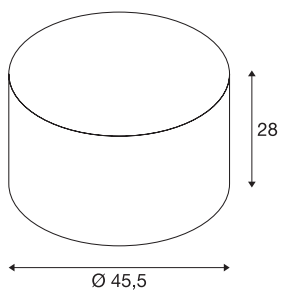

FENDA

lamp shade, round, black/copper, Ø/H 45.5/28 cm

FENDA lamp shade with 455 mm diameter and 280 mm height in black/ copper.

TECHNICAL DATA

Item no.	156122
Color	black
Height	28 cm
Diameter	45.5 cm
Net weight	0.594 kg
Gross weight	1.815 kg
BIG WHITE Page	277

Accessories

156100	FENDA , cover, white acrylic glass, Ø 45.5 cm
--------	--