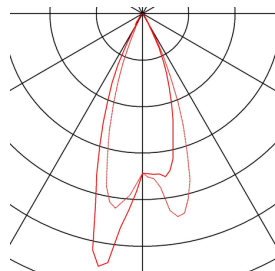

NEW TRIA MINI SET

recessed fitting, LED, 3000K, round, matt white, 30°, incl. driver, clip springs

The simplicity and effectiveness of the innovative NEW TRIA MINI Set is captivating. It is available in black, white, or brushed aluminium, and in round or square form. Equipped with a powerful, warm white premium LED in a tiltable mount, as well as LED driver included in the scope of supply, the set can be used in any lighting situation. The electrical connection is made directly to the 230V mains supply.

TECHNICAL DATA

Item no.	113971
Rotating or tilting	tiltable
IP Code	IP 20 / IP 44
Impact resistance class	IK 02
Assembly	Recessed
Assembly details	Ceiling
Primary nominal voltage	220-240V ~50/60Hz
Secondary power / voltage	700 mA
Safety class	II
Wattage	4.4 W
Minimum ambient temperature	-20 °C
Maximum ambient temperature	30 °C
Level of inrush current	15 A
Duration of inrush current	150 µs
Stroboscopic effect (SVM)	0
Lumen	190 lm
Colour temperature	3000 Kelvin
Beam angle	30 °
Color	white
CRI	90
UGR ≤	19
LXXBXX data	L70B50

Light Source

	
--	---

Service life	30000 h
Risk Group	1
Height	3.6 cm
Diameter	5.2 cm
Net weight	0.109 kg
Gross weight	0.137 kg
Shape of cut-out	round
Installation depth	4 cm
Installation diameter	4.5 cm
BIG WHITE Page	356