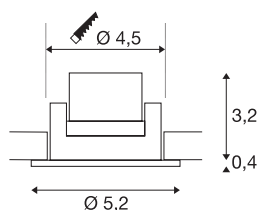

NEW TRIA MINI SET

recessed fitting, LED, 3000K, round, matt white, 30°, incl. driver, clip springs

The simplicity and effectiveness of the innovative NEW TRIA MINI Set is captivating. It is available in black, white, or brushed aluminium, and in round or square form. Equipped with a powerful, warm white premium LED in a tiltable mount, as well as LED driver included in the scope of supply, the set can be used in any lighting situation. The electrical connection is made directly to the 230V mains supply.

TECHNICAL DATA

Item no.	113971
Rotating or tilting	tiltable
IP Code	IP 20 / IP 44
Impact resistance class	IK 02
Assembly	Recessed
Assembly details	Ceiling
Primary nominal voltage	220-240V ~50/60Hz
Secondary power / voltage	700 mA
Safety class	II
Wattage	4.4 W
Minimum ambient temperature	-20 °C
Maximum ambient temperature	30 °C
Level of inrush current	15 A
Duration of inrush current	150 µs
Stroboscopic effect (SVM)	0
Lumen	190 lm
Colour temperature	3000 Kelvin
Beam angle	30 °
Color	white
CRI	90
UGR ≤	19
LXXBXX data	L70B50

Light Source

	
--	---

Service life	30000 h
Risk Group	1
Height	3.6 cm
Diameter	5.2 cm
Net weight	0.109 kg
Gross weight	0.137 kg
Shape of cut-out	round
Installation depth	4 cm
Installation diameter	4.5 cm
BIG WHITE Page	356