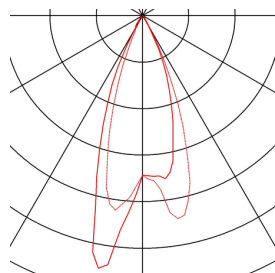

## NEW TRIA MINI SET

recessed fitting, LED, 3000K, round, black, 30°, incl. driver, clip springs

The simplicity and effectiveness of the innovative NEW TRIA MINI Set is captivating. It is available in black, matt white, or brushed aluminium, and in round or square form. Equipped with a powerful, warm white premium LED in a tiltable mount, as well as LED driver included in the scope of supply, the set can be used in any lighting situation. The electrical connection is made directly to the 230V mains supply.

## TECHNICAL DATA

Item no.	113970
Rotating or tilting	tiltable
IP Code	IP 20 / IP 44
Impact resistance class	IK 02
Assembly	Recessed
Assembly details	Ceiling
Primary nominal voltage	220-240V ~50/60Hz
Secondary power / voltage	700 mA
Safety class	II
Wattage	4.4 W
Minimum ambient temperature	-20 °C
Maximum ambient temperature	30 °C
Level of inrush current	15 A
Duration of inrush current	150 µs
Stroboscopic effect (SVM)	0
Lumen	190 lm
Colour temperature	3000 Kelvin
Beam angle	30 °
Color	black
CRI	90
UGR ≤	19
LXXBXX data	L70B50

## Light Source

<b>Service life</b>	30000 h
<b>Risk Group</b>	1
<b>Height</b>	3.6 cm
<b>Diameter</b>	5.2 cm
<b>Net weight</b>	0.111 kg
<b>Gross weight</b>	0.136 kg
<b>Shape of cut-out</b>	round
<b>Installation depth</b>	4 cm
<b>Installation diameter</b>	4.5 cm
<b>BIG WHITE Page</b>	356