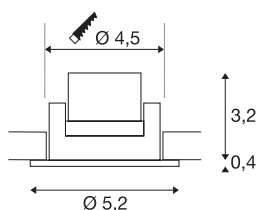

## NEW TRIA MINI SET

recessed fitting, LED, 3000K, round, black, 30°, incl. driver, clip springs

The simplicity and effectiveness of the innovative NEW TRIA MINI Set is captivating. It is available in black, matt white, or brushed aluminium, and in round or square form. Equipped with a powerful, warm white premium LED in a tiltable mount, as well as LED driver included in the scope of supply, the set can be used in any lighting situation. The electrical connection is made directly to the 230V mains supply.

## TECHNICAL DATA

Item no.	113970
Rotating or tilting	tiltable
IP Code	IP 20 / IP 44
Impact resistance class	IK 02
Assembly	Recessed
Assembly details	Ceiling
Primary nominal voltage	220-240V ~50/60Hz
Secondary power / voltage	700 mA
Safety class	II
Wattage	4.4 W
Minimum ambient temperature	-20 °C
Maximum ambient temperature	30 °C
Level of inrush current	15 A
Duration of inrush current	150 µs
Stroboscopic effect (SVM)	0
Lumen	190 lm
Colour temperature	3000 Kelvin
Beam angle	30 °
Color	black
CRI	90
UGR ≤	19
LXXBXX data	L70B50

## Light Source

<b>Service life</b>	30000 h
<b>Risk Group</b>	1
<b>Height</b>	3.6 cm
<b>Diameter</b>	5.2 cm
<b>Net weight</b>	0.111 kg
<b>Gross weight</b>	0.136 kg
<b>Shape of cut-out</b>	round
<b>Installation depth</b>	4 cm
<b>Installation diameter</b>	4.5 cm
<b>BIG WHITE Page</b>	356