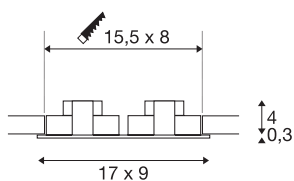

## NEW TRIA 2 SET

recessed fitting, double-headed LED, 3000K, rectangular, matt black, 38°, 15W, incl. driver, clip springs

The simplicity and effectiveness of the innovative NEW TRIA 2 SET is captivating. It is available in matt black, white, or brushed aluminium, in round or square form as well as single-headed or as multi-lamp. Equipped with two powerful, warm white premium COB LEDs in a tiltable mount, as well as LED driver included in the scope of supply, the set can be used in any lighting situation. The electrical connection is made directly to the 230V mains supply.

## TECHNICAL DATA

Item no.	113920
IP Code	IP 20
Assembly	Recessed
Assembly details	Ceiling
Primary nominal voltage	220-240V ~50/60Hz
Secondary power / voltage	350 mA
Safety class	II
Wattage	14 W
Minimum ambient temperature	-20 °C
Maximum ambient temperature	30 °C
Level of inrush current	5 A
Duration of inrush current	33 µs
Stroboscopic effect (SVM)	0.05
Lumen	1250 lm
Colour temperature	3000 Kelvin
Beam angle	38 °
Color	black
CRI	80
LXXBXX data	L70B50
Service life	40000 h
Risk Group	1
Length	17 cm

## Light Source

916451	
--------	---

<b>Width</b>	9 cm
<b>Height</b>	3.9 cm
<b>Net weight</b>	0.437 kg
<b>Gross weight</b>	0.506 kg
<b>Shape of cut-out</b>	square
<b>Installation length</b>	15.5 cm
<b>Installation width</b>	8 cm
<b>Installation depth</b>	4 cm
<b>BIG WHITE Page</b>	365