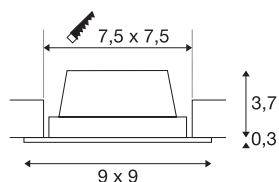

FRAME BASIC

recessed fitting, LED, 3000K, matt white, SET, 9.4W, incl. driver

With our FRAME series we offer you a lighting solution for recessed wall and ceiling installation with minimum space requirements. The LED set is equipped with warm white Premium LED light diodes. This luminaire contains built-in LED lamps.

TECHNICAL DATA

Item no.	112721
IP Code	IP 20
Assembly	Recessed
Assembly details	Ceiling,Wall
Primary nominal voltage	220-240V ~50/60Hz
Secondary power / voltage	350 mA
Safety class	II
Wattage	8.3 W
Minimum ambient temperature	-20 °C
Maximum ambient temperature	50 °C
Level of inrush current	11 A
Duration of inrush current	20 µs
Stroboscopic effect (SVM)	0.02
Lumen	600 lm
Colour temperature	3000 Kelvin
Beam angle	90 °
Color	white
CRI	80
LXXBXX data	L70B50
Service life	50000 h
Length	9 cm
Width	9 cm

Light Source

916629	
--------	---

Height	4 cm
Net weight	0.169 kg
Gross weight	0.211 kg
Shape of cut-out	square
Installation length	7.5 cm
Installation width	7.5 cm
Installation depth	5 cm
BIG WHITE Page	408