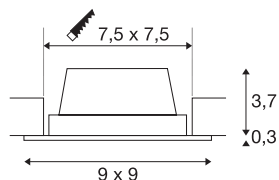

## TECHNICAL DATA

Item no.	112720
IP Code	IP 20
Assembly	Recessed
Assembly details	Ceiling,Wall
Primary nominal voltage	220-240V ~50/60Hz
Secondary power / voltage	350 mA
Safety class	II
Wattage	8.3 W
Minimum ambient temperature	-20 °C
Maximum ambient temperature	50 °C
Level of inrush current	11 A
Duration of inrush current	20 µs
Stroboscopic effect (SVM)	0.02
Lumen	600 lm
Colour temperature	3000 Kelvin
Beam angle	90 °
Color	black
CRI	80
LXXBXX data	L70B50
Service life	50000 h
Length	9 cm
Width	9 cm

## Light Source

916629	
--------	-----------------------------------------------------------------------------------

<b>Height</b>	4 cm
<b>Net weight</b>	0.172 kg
<b>Gross weight</b>	0.215 kg
<b>Shape of cut-out</b>	square
<b>Installation length</b>	7.5 cm
<b>Installation width</b>	7.5 cm
<b>Installation depth</b>	5 cm
<b>BIG WHITE Page</b>	408