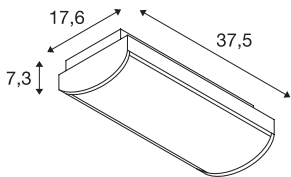

P-LIGHT

ceiling light, LED, 6000K, IP65, rectangular, white, 6,5W

P-LIGHT suitable for use as emergency lighting for surface-mounted wall and ceiling lights. The safety lights are fitted with two built-in Ni-MH batteries with an automatic self-test and detection range of 30m. The emergency operating time of the luminaires is three hours. The luminaires can be operated permanently switched on / stand-by operation. The electrical connection is directly to the 230V supply. Other variants of the P-LIGHT series are available.

TECHNICAL DATA

Item no.	240004
Number of different light outlets	1
IP Code	IP 65
Assembly	Surface
Assembly details	Ceiling,Wall
Primary nominal voltage	220-240V ~50/60Hz
Safety class	II
Wattage	5 W
Lumen	135 lm
Colour temperature	6000 Kelvin
Beam angle	110 °
Color	white
CRI	70
LXXBXX data	L70B50
Service life	25000 h
Light distribution	symmetric
Light outlet	direct
Width	37.5 cm
Height	17.6 cm
Depth	7.3 cm
Net weight	1.293 kg
Gross weight	1.438 kg