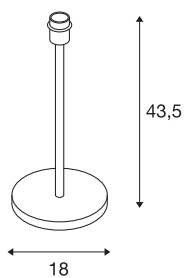

## FENDA

table lamp, lamp base, A60, brushed metal, without shade, max. 60W

We offer a new basic design for living room lights with the FENDA table lamp. The brushed metal lamp base allows it to be combined with various shades from the FENDA series. Prepared to take LED or energy-saving lamps with an E27 socket, the FENDA is ready for direct connection to the 230V mains supply. In addition, a switch is included located in the connection lead.

## TECHNICAL DATA

Item no.	155785
Number of sockets	1
IP Code	IP 20
Impact resistance class	IK 03
Impact resistance	0.35 Joule
Assembly	Mobile
Primary nominal voltage	220-240V ~50/60Hz
Safety class	II
Wattage	60 W
Maximum ambient temperature	40 °C
Color	nickel
Height	43.5 cm
Diameter	18 cm
Net weight	1.892 kg
Gross weight	2.489 kg
BIG WHITE Page	104