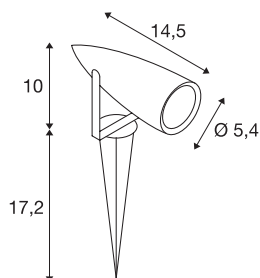

SYNA

outdoor spike luminaire, LED, 3000K, IP55, anthracite, 230V, 8.6W

The SYNA ground spike luminaire is available in several colour variants and comes with a powerful, warm-white 9 Watt LED fitted. The luminaire is made of aluminium and is connected using the supply cable incl. plug directly to the 230V mains supply. Thanks to its IP55 protection class, the luminaire is suitable for outdoor use.

TECHNICAL DATA

Item no.	227505
IP Code	IP 55
Impact resistance class	IK 04
Impact resistance	0.5 Joule
Assembly	Recessed
Assembly details	Ground
Primary nominal voltage	220-240V ~50/60Hz
Safety class	I
Wattage	9 W
Minimum ambient temperature	-20 °C
Maximum ambient temperature	40 °C
Stroboscopic effect (SVM)	3.25
Lumen	470 lm
Colour temperature	3000 Kelvin
Beam angle	50 °
Color	anthracite
CRI	80
LXXBXX data	L70B50
Service life	30000 h
Length	14.5 cm
Height	10 cm
Diameter	5.4 cm

Light Source

954801		Length of earth spike	17.2 cm
		Net weight	0.699 kg
		Gross weight	0.761 kg
		BIG WHITE Page	601