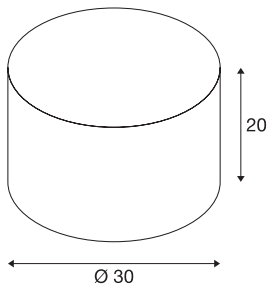

## FENDA

lamp shade, round, black/copper, Ø/H 30/20 cm

The FENDA lamp shade comes in new trendy colours from our MIX & MATCH light system and allows you to individually combine with FENDA lamp shades.

### TECHNICAL DATA

|                |          |
|----------------|----------|
| Item no.       | 155592   |
| Color          | black    |
| Height         | 20 cm    |
| Diameter       | 30 cm    |
| Net weight     | 0.369 kg |
| Gross weight   | 0.748 kg |
| BIG WHITE Page | 277      |

## Accessories

|        |  |
|--------|--|
| 155570 | FENDA , cover, white<br>acrylic glass, Ø 29.8 cm |
|--------|--|