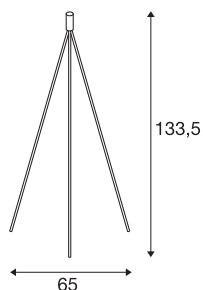

## FENDA

floor stand, A60, black, without shade, max. 40W

The FENDA floor stand from our MIX & MATCH light system comes in chrome and black it can be individually combined with our FENDA lamp shades. With its in-built E27 socket, the luminaire is suitable for both LED and energy-saving lamps.

## TECHNICAL DATA

Item no.	155490
Number of sockets	1
IP Code	IP 20
Impact resistance class	IK 03
Impact resistance	0.35 Joule
Assembly	Mobile
Primary nominal voltage	220-240V ~50/60Hz
Safety class	II
Wattage	40 W
Maximum ambient temperature	40 °C
Color	black
Width	65 cm
Height	133.5 cm
Net weight	2.086 kg
Gross weight	2.455 kg
BIG WHITE Page	105