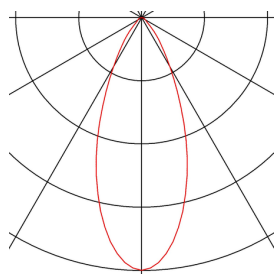

## HELIA 30

pendant, LED, 3000K, round, black, 7.5W

With the HELIA 30 you have a pendant with a purist and clear design. This luminaire is available in black, white and brushed copper. A 7.5W warm-white premium LED is integrated, this is supplied from the built-in constant current driver. The luminaire is delivered with a 1.5 m connection lead. This means the luminaire is ready for direct connection to the 230V mains supply.

## TECHNICAL DATA

Item no.	152360
IP Code	IP 20
Assembly	Surface
Assembly details	Ceiling
Dimmable	Yes
Dimming technology	trailing edge
Primary nominal voltage	220-240V ~50/60Hz
Secondary power / voltage	500 mA
Safety class	I
Wattage	9.2 W
Minimum ambient temperature	-20 °C
Maximum ambient temperature	35 °C
Level of inrush current	10 A
Duration of inrush current	40 µs
Stroboscopic effect (SVM)	0.01
Lumen	590 lm
Colour temperature	3000 Kelvin
Beam angle	40 °
Color	black
CRI	90
LXXBXX data	L70B50
Service life	30000 h

## Light Source

916381	
--------	---

<b>Length</b>	60 cm
<b>Diameter</b>	3 cm
<b>Pendant length</b>	150 cm
<b>Net weight</b>	0.822 kg
<b>Gross weight</b>	1.105 kg
<b>BIG WHITE Page</b>	158