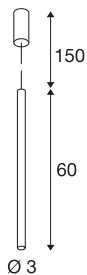

## HELIA 30

pendant, LED, 3000K, round, black, 7.5W

With the HELIA 30 you have a pendant with a purist and clear design. This luminaire is available in black, white and brushed copper. A 7.5W warm-white premium LED is integrated, this is supplied from the built-in constant current driver. The luminaire is delivered with a 1.5 m connection lead. This means the luminaire is ready for direct connection to the 230V mains supply.

## TECHNICAL DATA

Item no.	152360
IP Code	IP 20
Assembly	Surface
Assembly details	Ceiling
Dimmable	Yes
Dimming technology	trailing edge
Primary nominal voltage	220-240V ~50/60Hz
Secondary power / voltage	500 mA
Safety class	I
Wattage	9.2 W
Minimum ambient temperature	-20 °C
Maximum ambient temperature	35 °C
Level of inrush current	10 A
Duration of inrush current	40 µs
Stroboscopic effect (SVM)	0.01
Lumen	590 lm
Colour temperature	3000 Kelvin
Beam angle	40 °
Color	black
CRI	90
LXXBXX data	L70B50
Service life	30000 h

## Light Source

916381	
--------	---

<b>Length</b>	60 cm
<b>Diameter</b>	3 cm
<b>Pendant length</b>	150 cm
<b>Net weight</b>	0.822 kg
<b>Gross weight</b>	1.105 kg
<b>BIG WHITE Page</b>	158