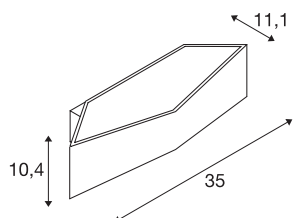

## TECHNICAL DATA

Item no.	151741
IP Code	IP 20
Assembly	Surface
Assembly details	Wall
Dimmable	Yes
Dimming technology	Dim-to-Warm,Leading edge,trailing edge
Primary nominal voltage	220-240V ~50/60Hz
Secondary power / voltage	500 mA
Safety class	I
Wattage	21 W
Stroboscopic effect (SVM)	0.03
Lumen	1030 lm
Colour temperature	2000-3000 Kelvin
Color	white
CRI	90
LXXBXX data	L70B50
Service life	30000 h
Width	35 cm
Height	10.4 cm
Depth	11.1 cm
Net weight	1.083 kg
Gross weight	1.452 kg