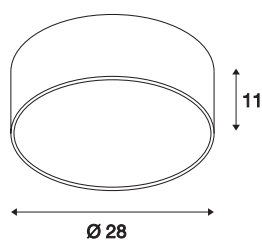

MEDO 30

ceiling light, LED, 3000K, round, silver-grey, Ø 28 cm, can be converted to a pendant, 12W

The high-quality MEDO 30 ceiling light convinces with its clear form and the elegant material contrast of its aluminium and glass construction. The luminaire is available in black, white, silver grey, and wine red. Its integrated Premium LED gives pleasant lighting effects, and its built-in LED driver allows direct connection to 230V mains supply. Using the appropriate accessories, this ceiling light can be converted into a pendant luminaire.

TECHNICAL DATA

Item no.	135024
Number of different light outlets	1
IP Code	IP 20
Assembly	Surface
Assembly details	Ceiling
Dimmable	Yes
Dimming technology	trailing edge
Primary nominal voltage	220-240V ~50/60Hz
Secondary power / voltage	350 mA
Safety class	I
Wattage	16 W
Level of inrush current	10 A
Duration of inrush current	40 µs
Stroboscopic effect (SVM)	0.05
Lumen	1200 lm
Colour temperature	3000 Kelvin
Beam angle	105 °
Color	grey
CRI	80
UGR ≤	25
LXXBXX data	L70B50
Service life	20000 h

Light distribution	rotational symmetric
Light outlet	direct
Risk Group	1
Height	11 cm
Diameter	28 cm
Net weight	0.775 kg
Gross weight	1.274 kg
BIG WHITE Page	257