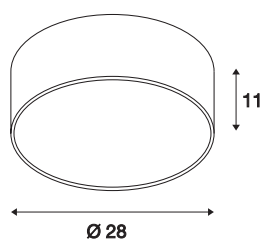

MEDO 30

ceiling light, LED, 3000K, round, black, Ø 28 cm, can be converted to a pendant, 12W

The high-quality MEDO 30 ceiling light convinces with its clear form and the elegant material contrast of its aluminium and glass construction. The luminaire is available in black, white, silver grey, and wine red. Its integrated Premium LED gives pleasant lighting effects, and its built-in LED driver allows direct connection to 230V mains supply. Using the appropriate accessories, this ceiling light can be converted into a pendant luminaire.

TECHNICAL DATA

Item no.	135020
Number of different light outlets	1
IP Code	IP 20
Assembly	Surface
Assembly details	Ceiling
Dimmable	Yes
Dimming technology	trailing edge
Primary nominal voltage	220-240V ~50/60Hz
Secondary power / voltage	350 mA
Safety class	I
Wattage	16 W
Level of inrush current	10 A
Duration of inrush current	40 µs
Stroboscopic effect (SVM)	0.05
Lumen	1200 lm
Colour temperature	3000 Kelvin
Beam angle	105 °
Color	black
CRI	80
UGR ≤	25
LXXBXX data	L70B50
Service life	20000 h

Light distribution	rotational symmetric
Light outlet	direct
Risk Group	1
Height	11 cm
Diameter	28 cm
Net weight	0.772 kg
Gross weight	1.25 kg
BIG WHITE Page	257