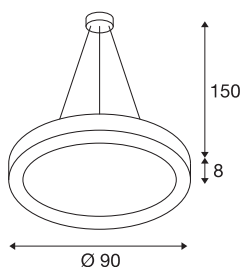

## MEDO RING 90

pendant, LED, black, Ø 90 cm, incl. LED driver

As well as having an appealing design, the modern MEDO RING impresses with efficient and powerful LED modules that are also dimmable. The aluminium frame is fitted with an acrylic glass cover which provides bright and uniform illumination. Its 1.5 metre pendant length makes it ideal for rooms with high ceilings. The built-in LED driver makes direct connection to a 120V to 240V mains supply possible.

## TECHNICAL DATA

Item no.	133850
IP Code	IP 20
Assembly	Surface
Assembly details	Ceiling
Dimmable	Yes
Dimming technology	1-10V
Primary nominal voltage	120-277V ~50/60Hz
Secondary power / voltage	1200 mA
Safety class	I
Wattage	56 W
Minimum ambient temperature	-20 °C
Maximum ambient temperature	40 °C
Level of inrush current	30 A
Duration of inrush current	50 µs
Stroboscopic effect (SVM)	0.01
Lumen	4900 lm
Colour temperature	3000 Kelvin
Beam angle	105 °
Color	black
CRI	80
UGR ≤	22
LXXBXX data	L70B50

## Accessories

470505	EP1 DIMMER , 1-10V, max. 10W
--------	---------------------------------

Service life	20000 h
Risk Group	1
Height	8 cm
Diameter	90 cm
Pendant length	150 cm
Net weight	8.491 kg
Gross weight	10.98 kg
BIG WHITE Page	128