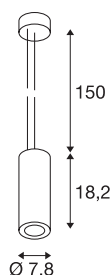

### TECHNICAL DATA

Item no.	133121
Number of different light outlets	1
IP Code	IP 20
Assembly	Surface
Assembly details	Ceiling
Dimmable	Yes
Dimming technology	trailing edge
Primary nominal voltage	220-240V ~50/60Hz
Secondary power / voltage	250 mA
Safety class	I
Wattage	12 W
Level of inrush current	1 A
Duration of inrush current	68 µs
Stroboscopic effect (SVM)	0.07
Lumen	700 lm
Colour temperature	3000 Kelvin
Beam angle	60 °
Color	white
CRI	80
LXXBXX data	L70B50
Service life	25000 h
Light distribution	rotational symmetric

## Light Source

916364	
<b>Light outlet</b>	direct
<b>Height</b>	18.2 cm
<b>Diameter</b>	7.8 cm
<b>Pendant length</b>	150 cm
<b>Net weight</b>	0.83 kg
<b>Gross weight</b>	0.908 kg
<b>BIG WHITE Page</b>	148