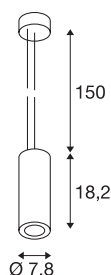

TECHNICAL DATA

Item no.	133120
Number of different light outlets	1
IP Code	IP 20
Assembly	Surface
Assembly details	Ceiling
Dimmable	Yes
Dimming technology	trailing edge
Primary nominal voltage	220-240V ~50/60Hz
Secondary power / voltage	250 mA
Safety class	I
Wattage	12 W
Level of inrush current	1 A
Duration of inrush current	68 µs
Stroboscopic effect (SVM)	0.07
Lumen	700 lm
Colour temperature	3000 Kelvin
Beam angle	60 °
Color	black
CRI	80
LXXBXX data	L70B50
Service life	25000 h
Light distribution	rotational symmetric

Light Source

916364		Light outlet	direct
		Height	18.2 cm
		Diameter	7.8 cm
		Pendant length	150 cm
		Net weight	0.802 kg
		Gross weight	0.873 kg
		BIG WHITE Page	148