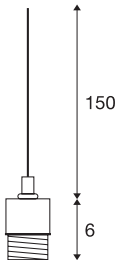

FENDA suspension

A60, white, without shade, without canopy, open cable, max. 60W

The FENDA suspension system with open cable ends from our MIX & MATCH pendant system allows you to individually combine them with FENDA lamp shades. With its in-built E27 socket, the luminaire is suitable for both LED and energy-saving lamps.

TECHNICAL DATA

Item no.	132661
Number of sockets	1
IP Code	IP 20
Assembly	Surface
Assembly details	Pendant Profile
Primary nominal voltage	220-240V ~50/60Hz
Safety class	II
Wattage	60 W
Color	white
Height	8.5 cm
Diameter	6 cm
Net weight	0.206 kg
Gross weight	0.246 kg
BIG WHITE Page	154