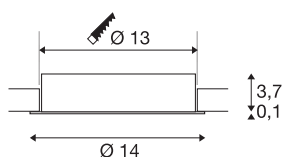

TECHNICAL DATA

Item no.	117331
Number of different light outlets	1
IP Code	IP 20
Assembly	Recessed
Assembly details	Ceiling
Dimmable	Yes
Dimming technology	trailing edge
Primary nominal voltage	220-240V ~50/60Hz
Secondary power / voltage	350 mA
Safety class	II
Wattage	15 W
Stroboscopic effect (SVM)	0.02
Lumen	810 lm
Colour temperature	3000 Kelvin
Beam angle	120 °
Color	white
CRI	80
LXXBXX data	L70B50
Service life	25000 h
Light distribution	rotational symmetric
Light outlet	direct
Height	3.8 cm

Light Source

916452	
--------	---

Diameter	14 cm
Net weight	0.447 kg
Gross weight	0.628 kg
Shape of cut-out	round
Installation depth	3.7 cm
Installation diameter	13 cm
BIG WHITE Page	397