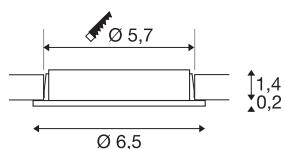

## DL 126

recessed fitting, LED, 3000K, round, brushed metal, 2.8 W, incl. leaf springs

The DL 126 recessed fitting impresses with its low height and it is therefore ideal for use with low installation depths. The six long-life SMD LEDs with a total power output of 3W ensure that you have the necessary level of illumination. The recessed fitting is available with a shutter coloured white, chrome and brushed metal. A suitable 12V direct current power supply is needed for operation. This luminaire contains built-in warm-white LED lamps.

## TECHNICAL DATA

Item no.	112225
IP Code	IP 20
Assembly	Recessed
Assembly details	Ceiling,Wall
Primary nominal voltage	12V
Safety class	III
Lumen	170 lm
Colour temperature	3000 Kelvin
Beam angle	90 °
Color	grey
CRI	80
LXXBXX data	L70B50
Service life	60000 h
Risk Group	0
Height	1.6 cm
Diameter	6.5 cm
Net weight	0.11 kg
Gross weight	0.132 kg
Shape of cut-out	round
Installation depth	1.4 cm
Installation diameter	5.7 cm
BIG WHITE Page	394