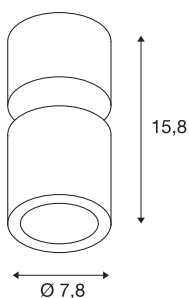

TECHNICAL DATA

Item no.	116331
Number of different light outlets	1
Rotating or tilting	tiltable
IP Code	IP 20
Assembly	Surface
Assembly details	Ceiling
Dimmable	Yes
Dimming technology	trailing edge
Primary nominal voltage	220-240V ~50/60Hz
Secondary power / voltage	250 mA
Safety class	I
Wattage	12 W
Level of inrush current	30 A
Duration of inrush current	40 µs
Stroboscopic effect (SVM)	0.09
Lumen	700 lm
Colour temperature	3000 Kelvin
Beam angle	60 °
Color	white
CRI	80
LXXBXX data	L70B50
Service life	25000 h

Light Source

916364		Light distribution	rotational symmetric
		Light outlet	direct
		Height	15.8 cm
		Diameter	7.8 cm
		Net weight	0.613 kg
		Gross weight	0.672 kg
		BIG WHITE Page	271