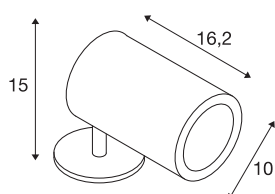

HELIA

outdoor pathway and floor stand, LED, 3000K, round, anthracite, 15W, can be converted to a spike luminaire

The HELIA LED pathway luminaire is fitted with a powerful 15W high-voltage LED and comes in a warm-white colour of light. The luminaire is made of aluminium and is connected using the 3m supply cable with open cable ends directly to the 230V mains supply. Thanks to its IP55 protection class, the luminaire is suitable for outdoor use. This dimmable luminaire contains built-in LED lamps.

TECHNICAL DATA

Item no.	228555
Rotating or tilting	rotary Bar and tiltable
IP Code	IP 66
Impact resistance class	IK 04
Impact resistance	0.5 Joule
Assembly	Surface
Assembly details	Ceiling,Ground,Ground with Acc.,Wall
Dimmable	Yes
Dimming technology	trailing edge
Primary nominal voltage	220-240V ~50/60Hz
Secondary power / voltage	700 mA
Safety class	I
Wattage	17 W
Level of inrush current	10 A
Duration of inrush current	40 µs
Stroboscopic effect (SVM)	0.07
Lumen	1340 lm
Colour temperature	3000 Kelvin
Beam angle	40 °
Color	anthracite
CRI	80
LXXBXX data	L70B50

Light Source

916476	
--------	---

Accessories

228560	EARTH SPIKE , for HE-LIA pathway and floor stand, stainless steel, 17 cm
--------	--

Service life	40000 h
Length	16.2 cm
Height	15 cm
Diameter	10 cm
Net weight	1.342 kg
Gross weight	1.525 kg
BIG WHITE Page	599