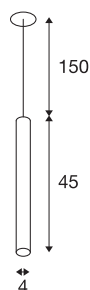

## HELIA 40

pendant, LED, 3000K, round, black, flat canopy, 9W

With the HELIA 40 you have a recessed pendant with a puristic and clear design. This luminaire is available in black, white and brushed copper. With integrated 7.5 W warm-white premium LED. The luminaire is supplied with a 1.5 m connection lead / suspension. A separate 500mA constant current driver is required for operation.

## TECHNICAL DATA

Item no.	158410
Number of different light outlets	1
IP Code	IP 20
Assembly	Recessed
Assembly details	Ceiling
Secondary power / voltage	500 mA
Safety class	III
Wattage	9 W
Maximum ambient temperature	30 °C
Lumen	700 lm
Colour temperature	3000 Kelvin
Beam angle	30 °
Color	black
CRI	90
LXXBXX data	L70B50
Service life	30000 h
Light distribution	rotational symmetric
Light outlet	direct
Length	45 cm
Diameter	4 cm
Pendant length	150 cm
Net weight	0.573 kg

## Accessories

1005384	LED Driver , 10W 500mA
464144	LED DRIVER , 15W, 500-mA, incl. strain relief, dimmable

Gross weight	0.8 kg
Shape of cut-out	round
Installation depth	3 cm
Installation diameter	6.8 cm
BIG WHITE Page	159