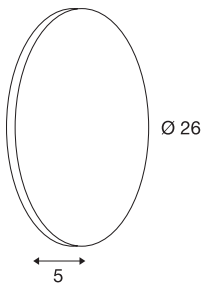

PLASTRA

wall light, LED, 3000K, round, white plaster, Ø 30cm

With the PLASTRA ROUND LED, you have a highly-individual wall and ceiling light with a puristic, clear design. By the incorporated and warm white LED strip, it offers an indirect mood lighting and thereby becomes a special kind of lighting object. Thanks to its built-in LED driver, it can be directly connected to the 230V mains supply. The light can be individually customised with paint, wallpaper and stickers. This luminaire includes built-in LED lamps.

TECHNICAL DATA

Item no.	148091
Assembly	Surface
Assembly details	Ceiling,Wall
Primary nominal voltage	100-240V ~50/60Hz
Secondary power / voltage	12 V
Safety class	I
Wattage	6.5 W
Minimum ambient temperature	-20 °C
Maximum ambient temperature	40 °C
Level of inrush current	9 A
Duration of inrush current	30 µs
Stroboscopic effect (SVM)	0.15
Lumen	375 lm
Colour temperature	3000 Kelvin
Color	white
CRI	80
LXXBXX data	L70B50
Service life	30000 h
Risk Group	1
Depth	5 cm
Diameter	26 cm
Net weight	1.947 kg

Light Source

916335	 The logo for AGF, consisting of the letters 'A' and 'G' stacked vertically in a small white box, followed by a larger orange arrow pointing to the right containing the letter 'F'.
Gross weight	2.367 kg
BIG WHITE Page	193